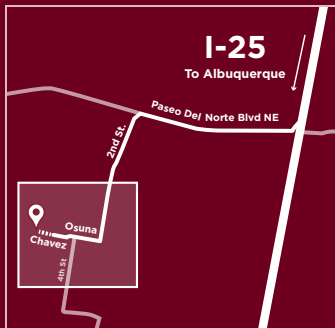

Directions to the Looking Through Their Eyes 2018 Gala

Casa Rodeña Winery

733 Chavez Road NW,
Albuquerque, NM 87107

From Albuquerque

1. Take I-25N to Montañño Rd.
2. Turn Right on to 2nd St.
3. Turn Left on to Osuna
4. Continue on to Chavez Rd.

From Santa Fe

1. Take I-25S for 54 miles
2. Take Exit 232 to Paseo Del Norte Blvd NE
3. Merge onto Pan American Fwy NE
4. Exit onto 2nd St.
5. Turn Right on to Osuna
6. Continue on to Chavez Rd.

Parking is available on location.

From Santa Fe

From Albuquerque